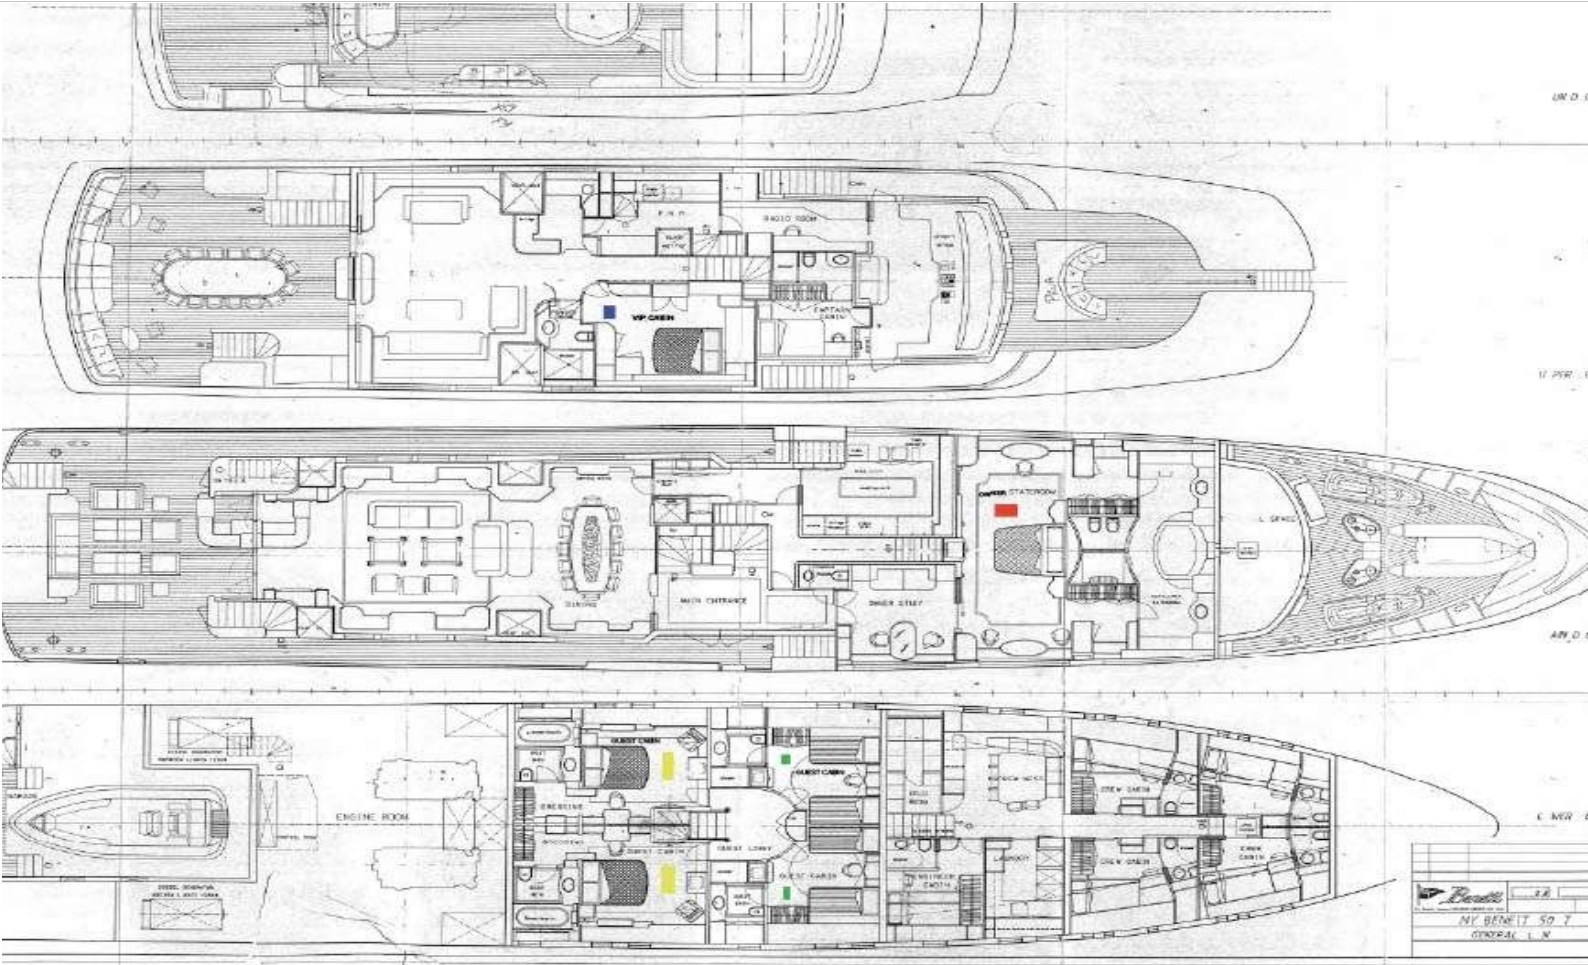

BARENTS

Length: 50.01 m	Guests: 12	Crew: 11
Built/Refit: 1999	Cabins: 6	

1 x Full beam Master Suite located on the main deck featuring a king size bed 1 x VIP Suite located on the upper deck with a Queen size bed 2 x Double Staterooms located on the lower deck with a queen size bed 2 x Twin Staterooms located on the lower deck with a Pullman berth each All with en suite facilities