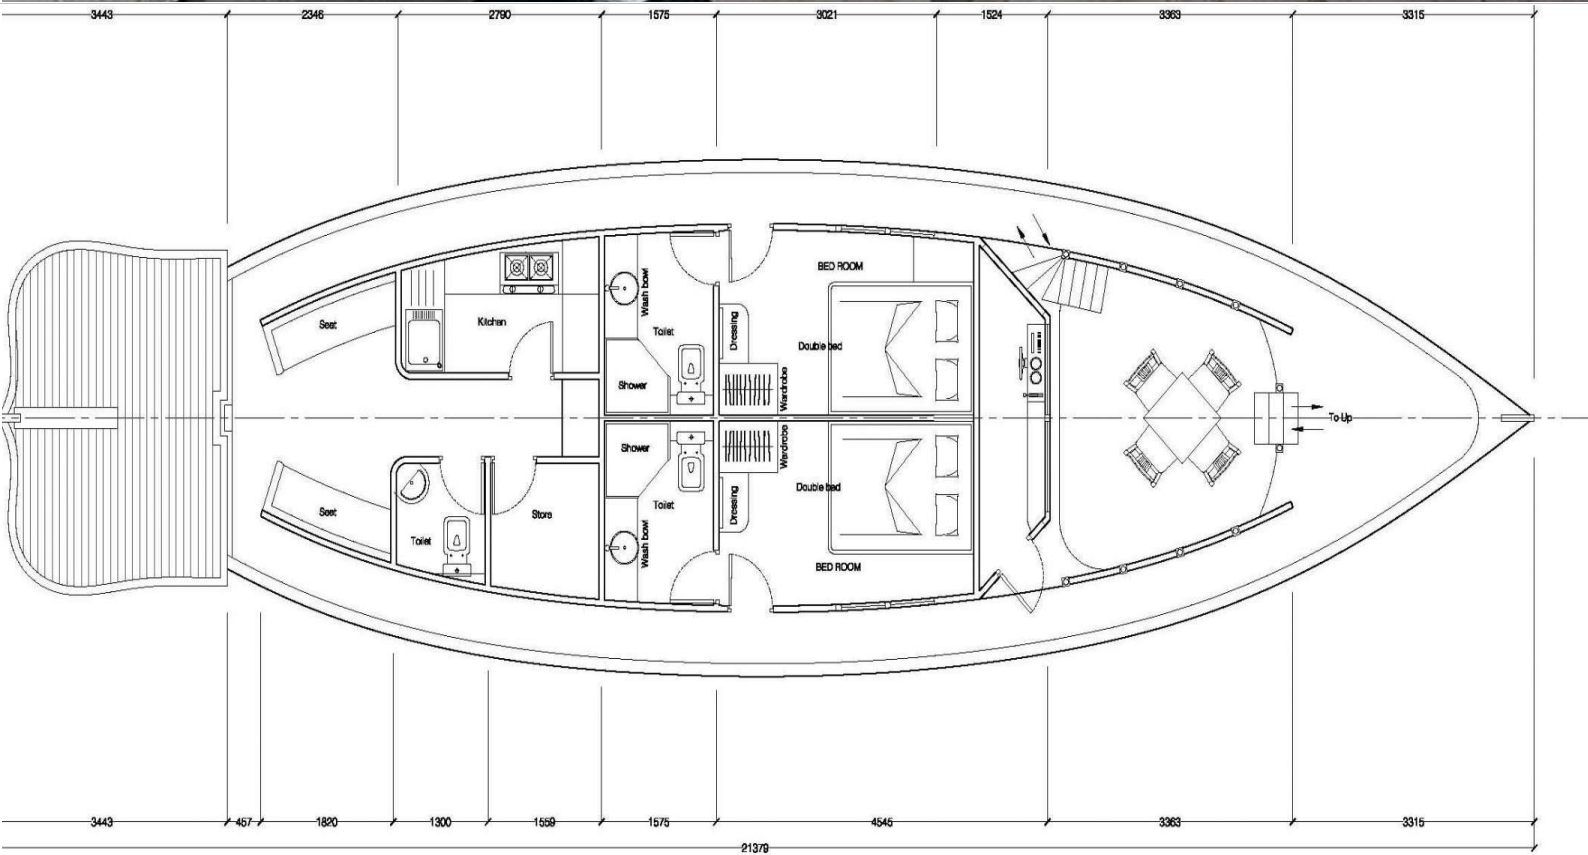

DHONI STELLA 1

Length: 21.6 m	Guests: 4	Crew: 4
Built/Refit: 2006	Cabins: 2	

DHONI STELLA I & II are Maldivian luxury dhonies, each with just two air conditioned cabin-suites, catering for 2-6 passengers and available for private charter only. Maldives enthusiasts will experience a really unique holiday, sailing the archipelago with their family or with another couple aboard a genuine and charming traditional boat.

MAIN DECK
21M LONG SAFARI YACHT

SCALE 1:75