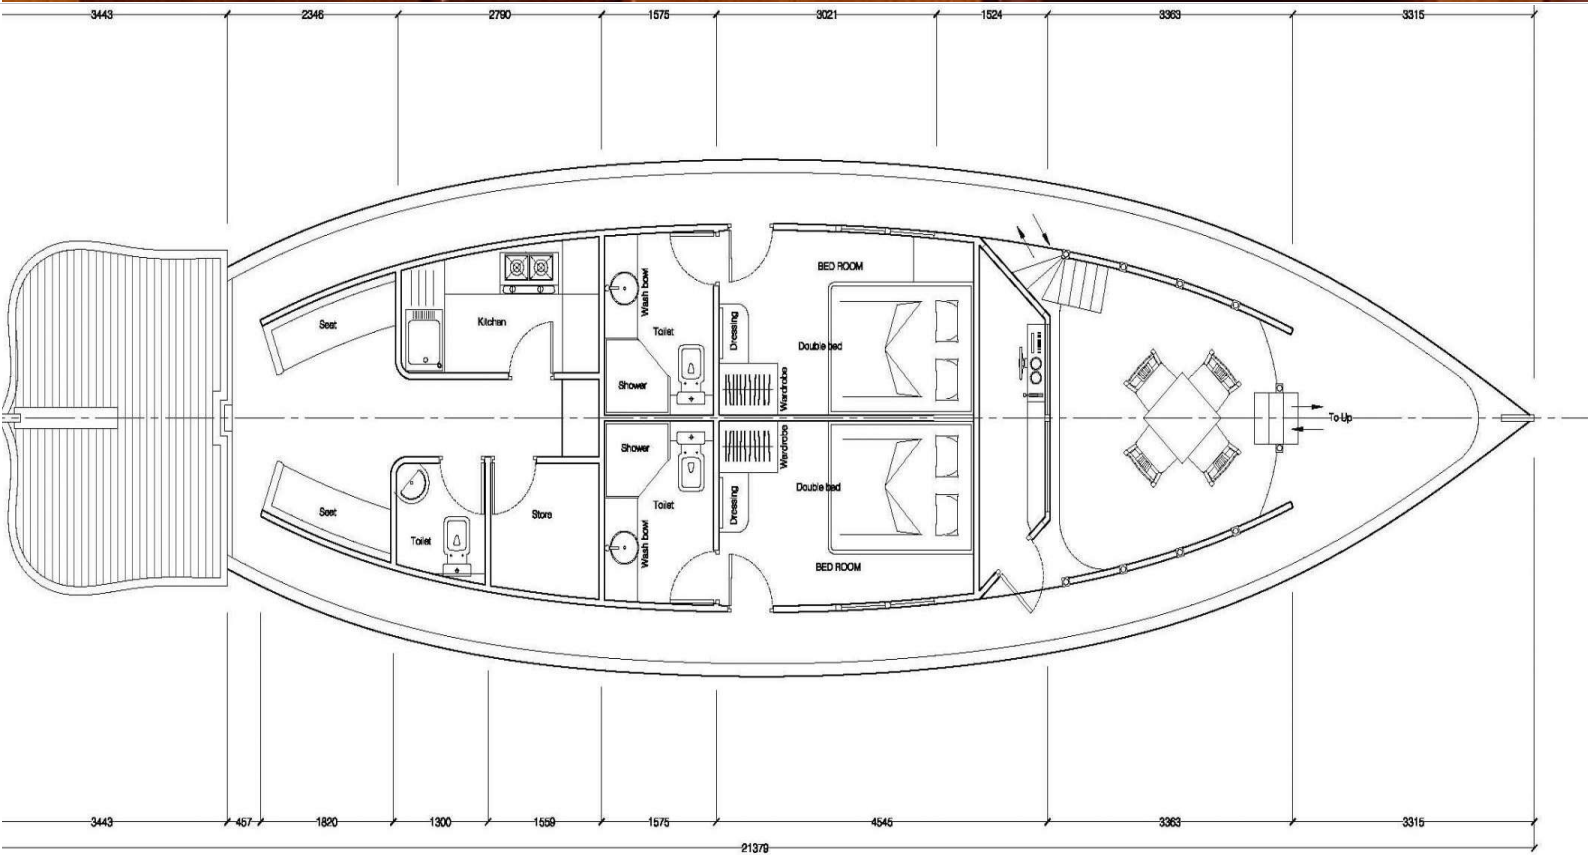

DHONI STELLA 2

Length: 22.3 m	Guests: 6	Crew: 4
Built/Refit: 2007/2022	Cabins: 2	

DHONI STELLA I & II are Maldivian luxury dhonies, each with just two air conditioned cabin-suites, catering for 2-6 passengers and available for private charter only. Maldives enthusiasts will experience a really unique holiday, sailing the archipelago with their family or with another couple aboard a genuine and charming traditional boat.

MAIN DECK
21M LONG SAFARI YACHT

SCALE 1:75