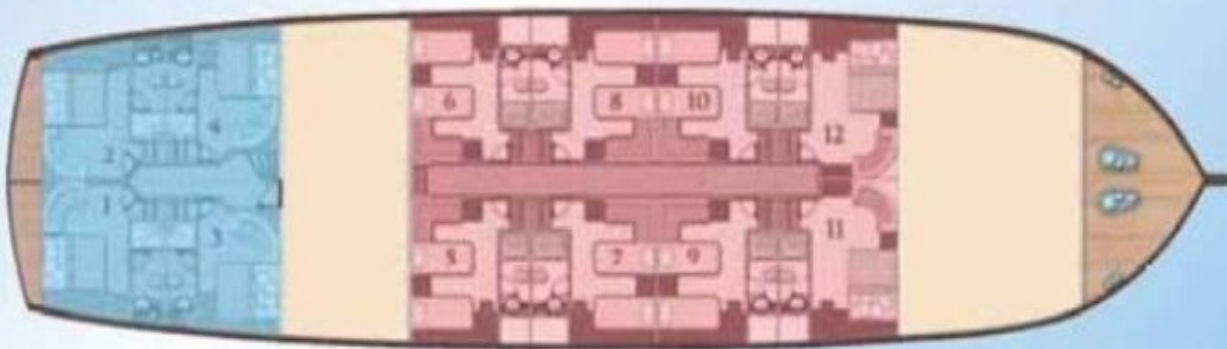

# Elara 1

<b>Length:</b> 42 m	<b>Guests:</b> 24	<b>Crew:</b> 7
<b>Built/Refit:</b> 2010/2019	<b>Cabins:</b> 12	

The Gulet Elara 1 is one of our gulets for large groups with 12 Cabins ( 6 Double & 6 Twin Cabins) to accommodate 24 guests in cosy and comfortable cabins, The Category A cabins are located on the lower deck and are equipped with two large port holes in the bedroom area and one in the bathroom. Standard cabin amenities include flat screen TV with satellite reception, mini fridges, hairdryers and safe deposit boxes.

Sun Deck

Main Deck

Category (A)

Category (B)

Lower Deck