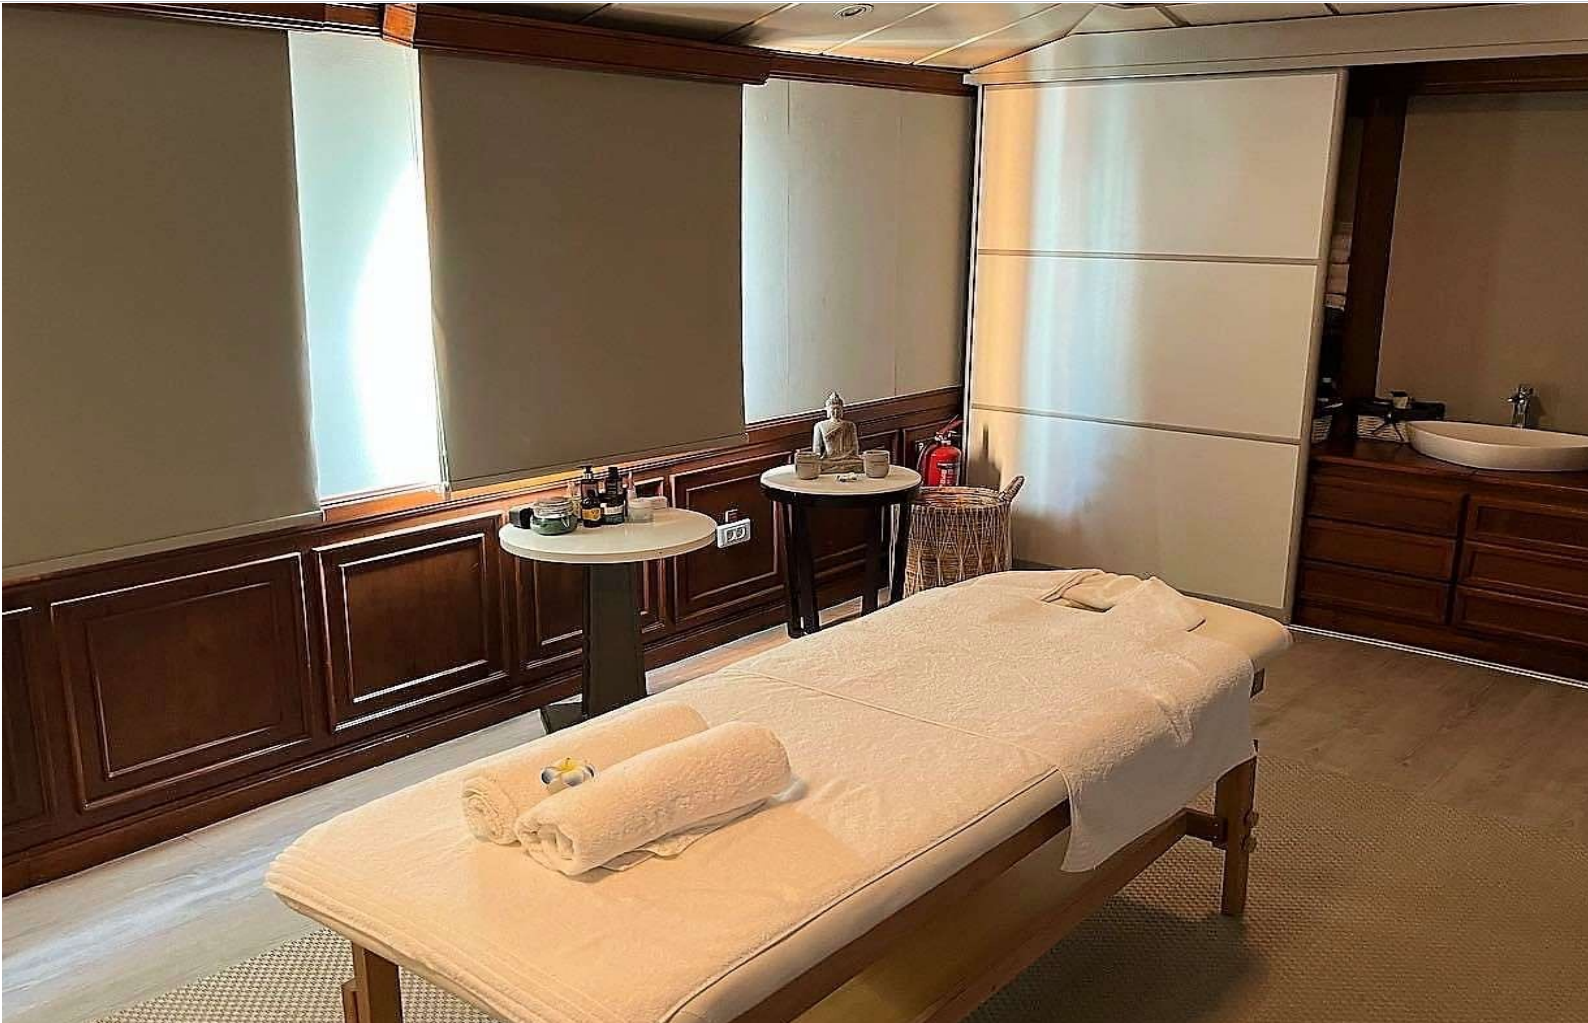

ELYSIUM

Length: 64 m

Guests: 49

Crew: 162500

Built/Refit: 1999

Cabins: 25

CABIN DECK PLAN

Lower Main Cabin Deck