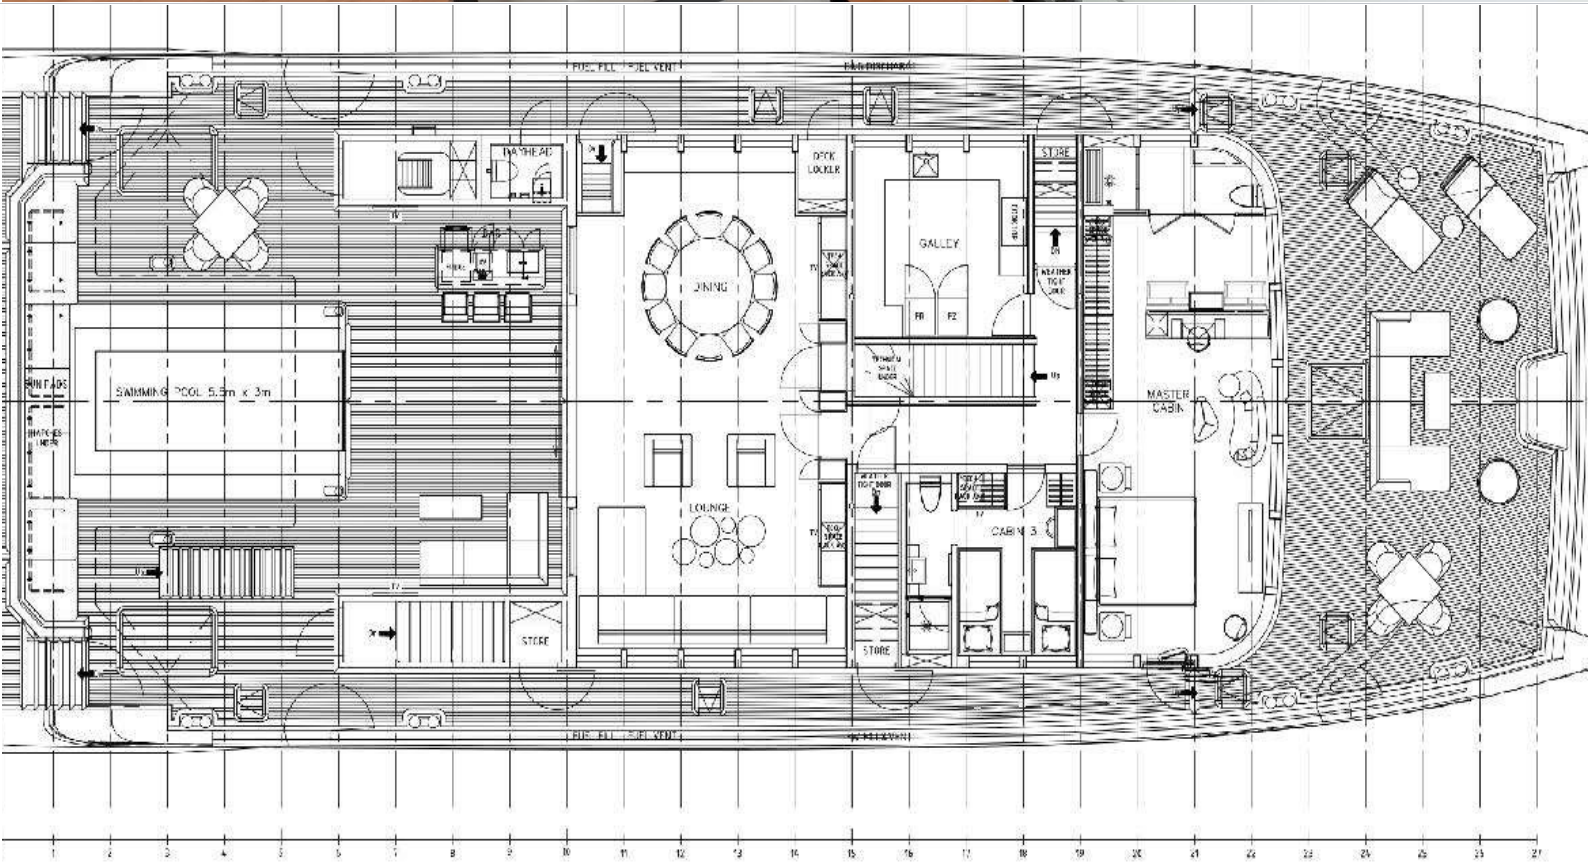

SPACECAT

Length: 35.9 m	Guests: 8	Crew: 9
Built/Refit: 2022	Cabins: 4	

Recently seen on HBO hit series 'THE WHITE LOTUS' season 3, catamaran SPACECAT is an innovative yacht, available for charter from Phuket, Thailand.

MAIN DECK

PLAN VIEW

SCALE 1:100
MAIN DECK