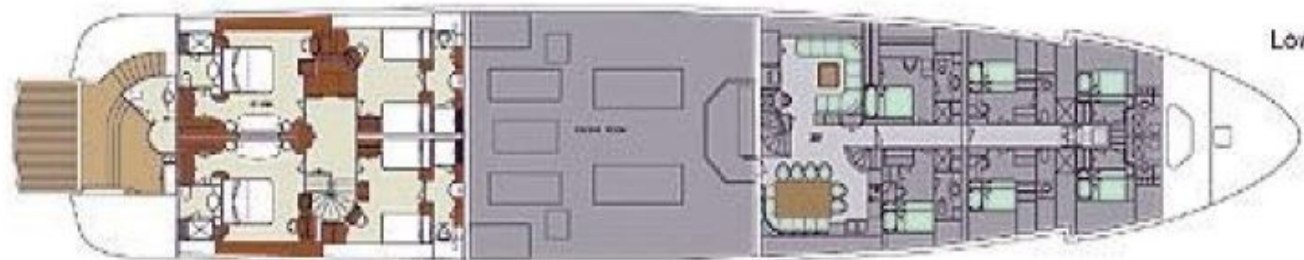

STARFIRE

Length: 54 m	Guests: 12	Crew: 20
Built/Refit: 1997/2019	Cabins: 6	

Starfire is a majestic 54m and she is one of the world's most prestigious superyachts. With a beam of 31.5'-feet interior spaces are as vast as they are sumptuous, which makes luxury motor yacht Starfire an excellent option for corporate charters and events and extended family vacation getaways.

Upper Deck

Main Deck

Lower Deck