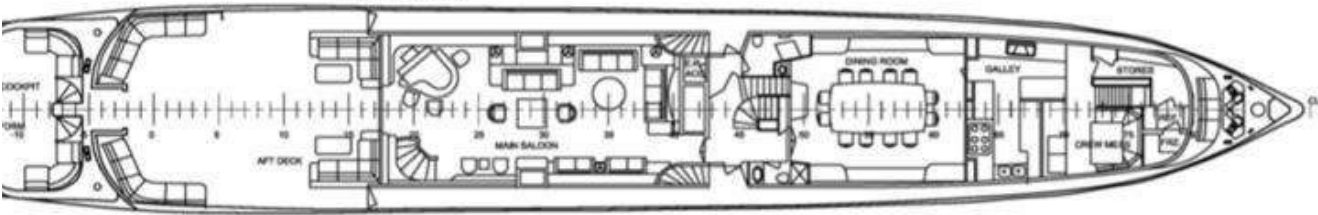

MAIN DECK

LOWER DECK