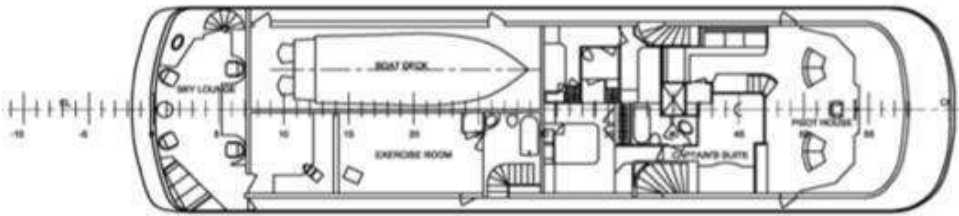

BRIDGE DECK

MAIN DECK